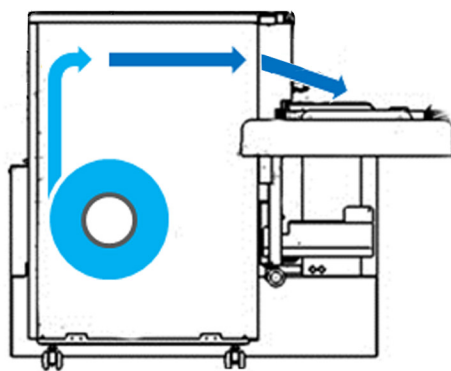

Specifications

QSS Green-R Simplex Printer

Printing System	Piezoelectric Inkjet System
Printer Resolution	720 x 720 dpi 6 Gradations per dot (5 dot sizes + no dot (White)) 1440 x 1440 dpi 4 Gradations per dot (3 dot sizes + no dot (White))
Roll Paper Widths	4", 5", 6", 8", 10"
Roll Paper Advance Length	3.5" to 24" Standard / 3.5" to 69" (with Dedicated RIP PC)
Maximum Print Size	10" x 69" (Roll Paper); 10" x 24" (w/o RIP PC)
Roll Paper Specification	Noritsu Inkjet Photo Paper (Glossy/Semi-Gloss) Paper Thickness: 242 µm / Roll Length: 100 Meters
Ink	4 Colors of Dye Ink; Y (Yellow), M (Magenta), C (Cyan), BK (Black) Volume: 500 mL
Weight	238.8 Lbs. (Excluding Paper , Ink Cartridges or Options)
Power Specifications	AC 100-120V / 200-240V 1P2W

Printing Capacity (Repeat Printing)

Print Size (Width x Advance Length)	Paper	Standard Image Quality (720x720 dpi)	Image Quality Priority (720x720 dpi)	Smooth Image Quality (1440x1440 dpi)
5" x 3.5"	Roll	750	270	260
6" x 4"	Roll	650	222	213
5" x 7"	Roll	420	140	134
8" x 10"	Roll	250	81	78
8" x 12"	Roll	220	68	65
10" x 8"	Roll	280	90	86
10" x 24"	Roll	99	30	29
10" x 36"	Roll	68	20	19
10" x 69"	Roll	35	10	10

Printer Dimensions

Paper Path with Print Sorter